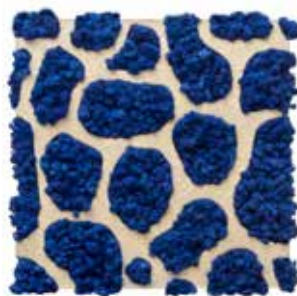

Moss Design Installation

WILD

Moss Image	W	H	D
Panel	58.5 cm	58.5 cm	7 cm

Colour pattern Reindeer Moss

Colour pattern Surface