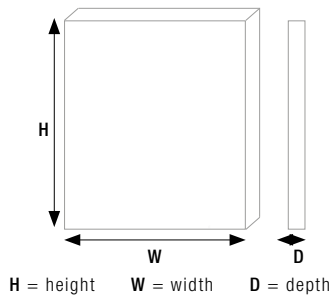

Moss Image	W	H	D
Panel	58.5 cm	58.5 cm	7 cm

Colour pattern Reindeer Moss

Colour pattern Surface