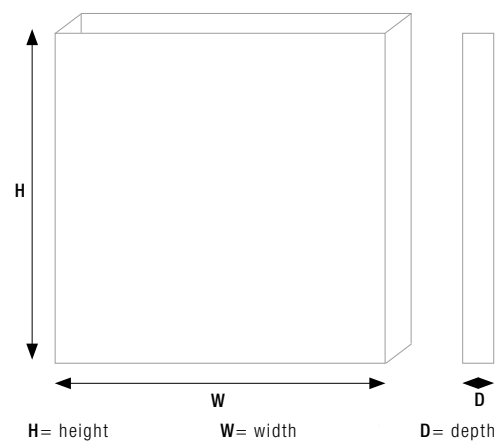

Hill Moss

made of natural hill moss plants
in a wooden frame

BAR

Moss developed more than 400 to 450 million years ago. Today there are about 16,000 known types. Moss has no harmful effects on the environment, such as the formation of mould or the like, and is therefore very popular for the decorative design of living spaces.

Colour pattern Wooden frame

white black

Moss Image	W	H	D
20x70	20 cm	70 cm	5.5 cm
20x140	20 cm	140 cm	5.5 cm
40x140	40 cm	140 cm	5.5 cm
50x100	50 cm	100 cm	5.5 cm
60x100	60 cm	100 cm	5.5 cm
50x150	50 cm	150 cm	5.5 cm