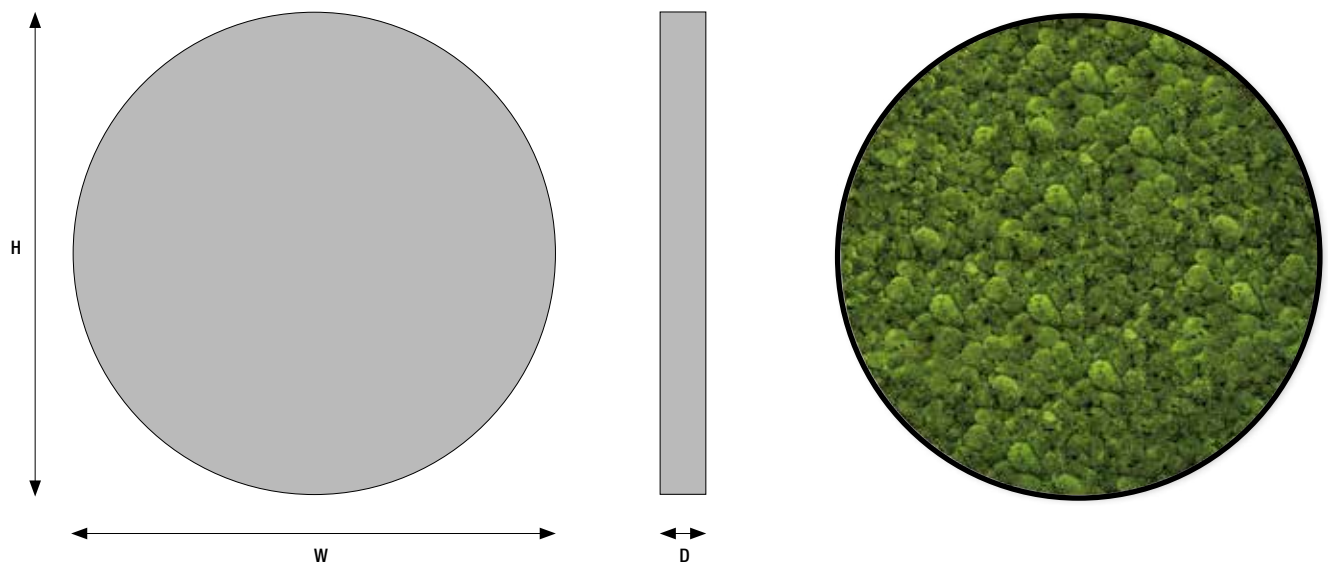

## Moss Image: Round Flat

Designed by art aqua

Moss developed more than 400 to 450 million years ago. Today there are about 16,000 known types. Moss has no harmful effects on the environment, such as the formation of mould or the like, and is therefore very popular for the decorative design of living spaces.

T= Total height H= Height W= Width D= Depth

Moss image	W	H	D
Round Flat 60	60 cm	60 cm	5.5 cm
Round Flat 80	80 cm	80 cm	5.5 cm
Round Flat 100	100 cm	100 cm	5.5 cm
Round Flat 120	120 cm	120 cm	5.5 cm
Round Flat 140	140 cm	140 cm	5.5 cm